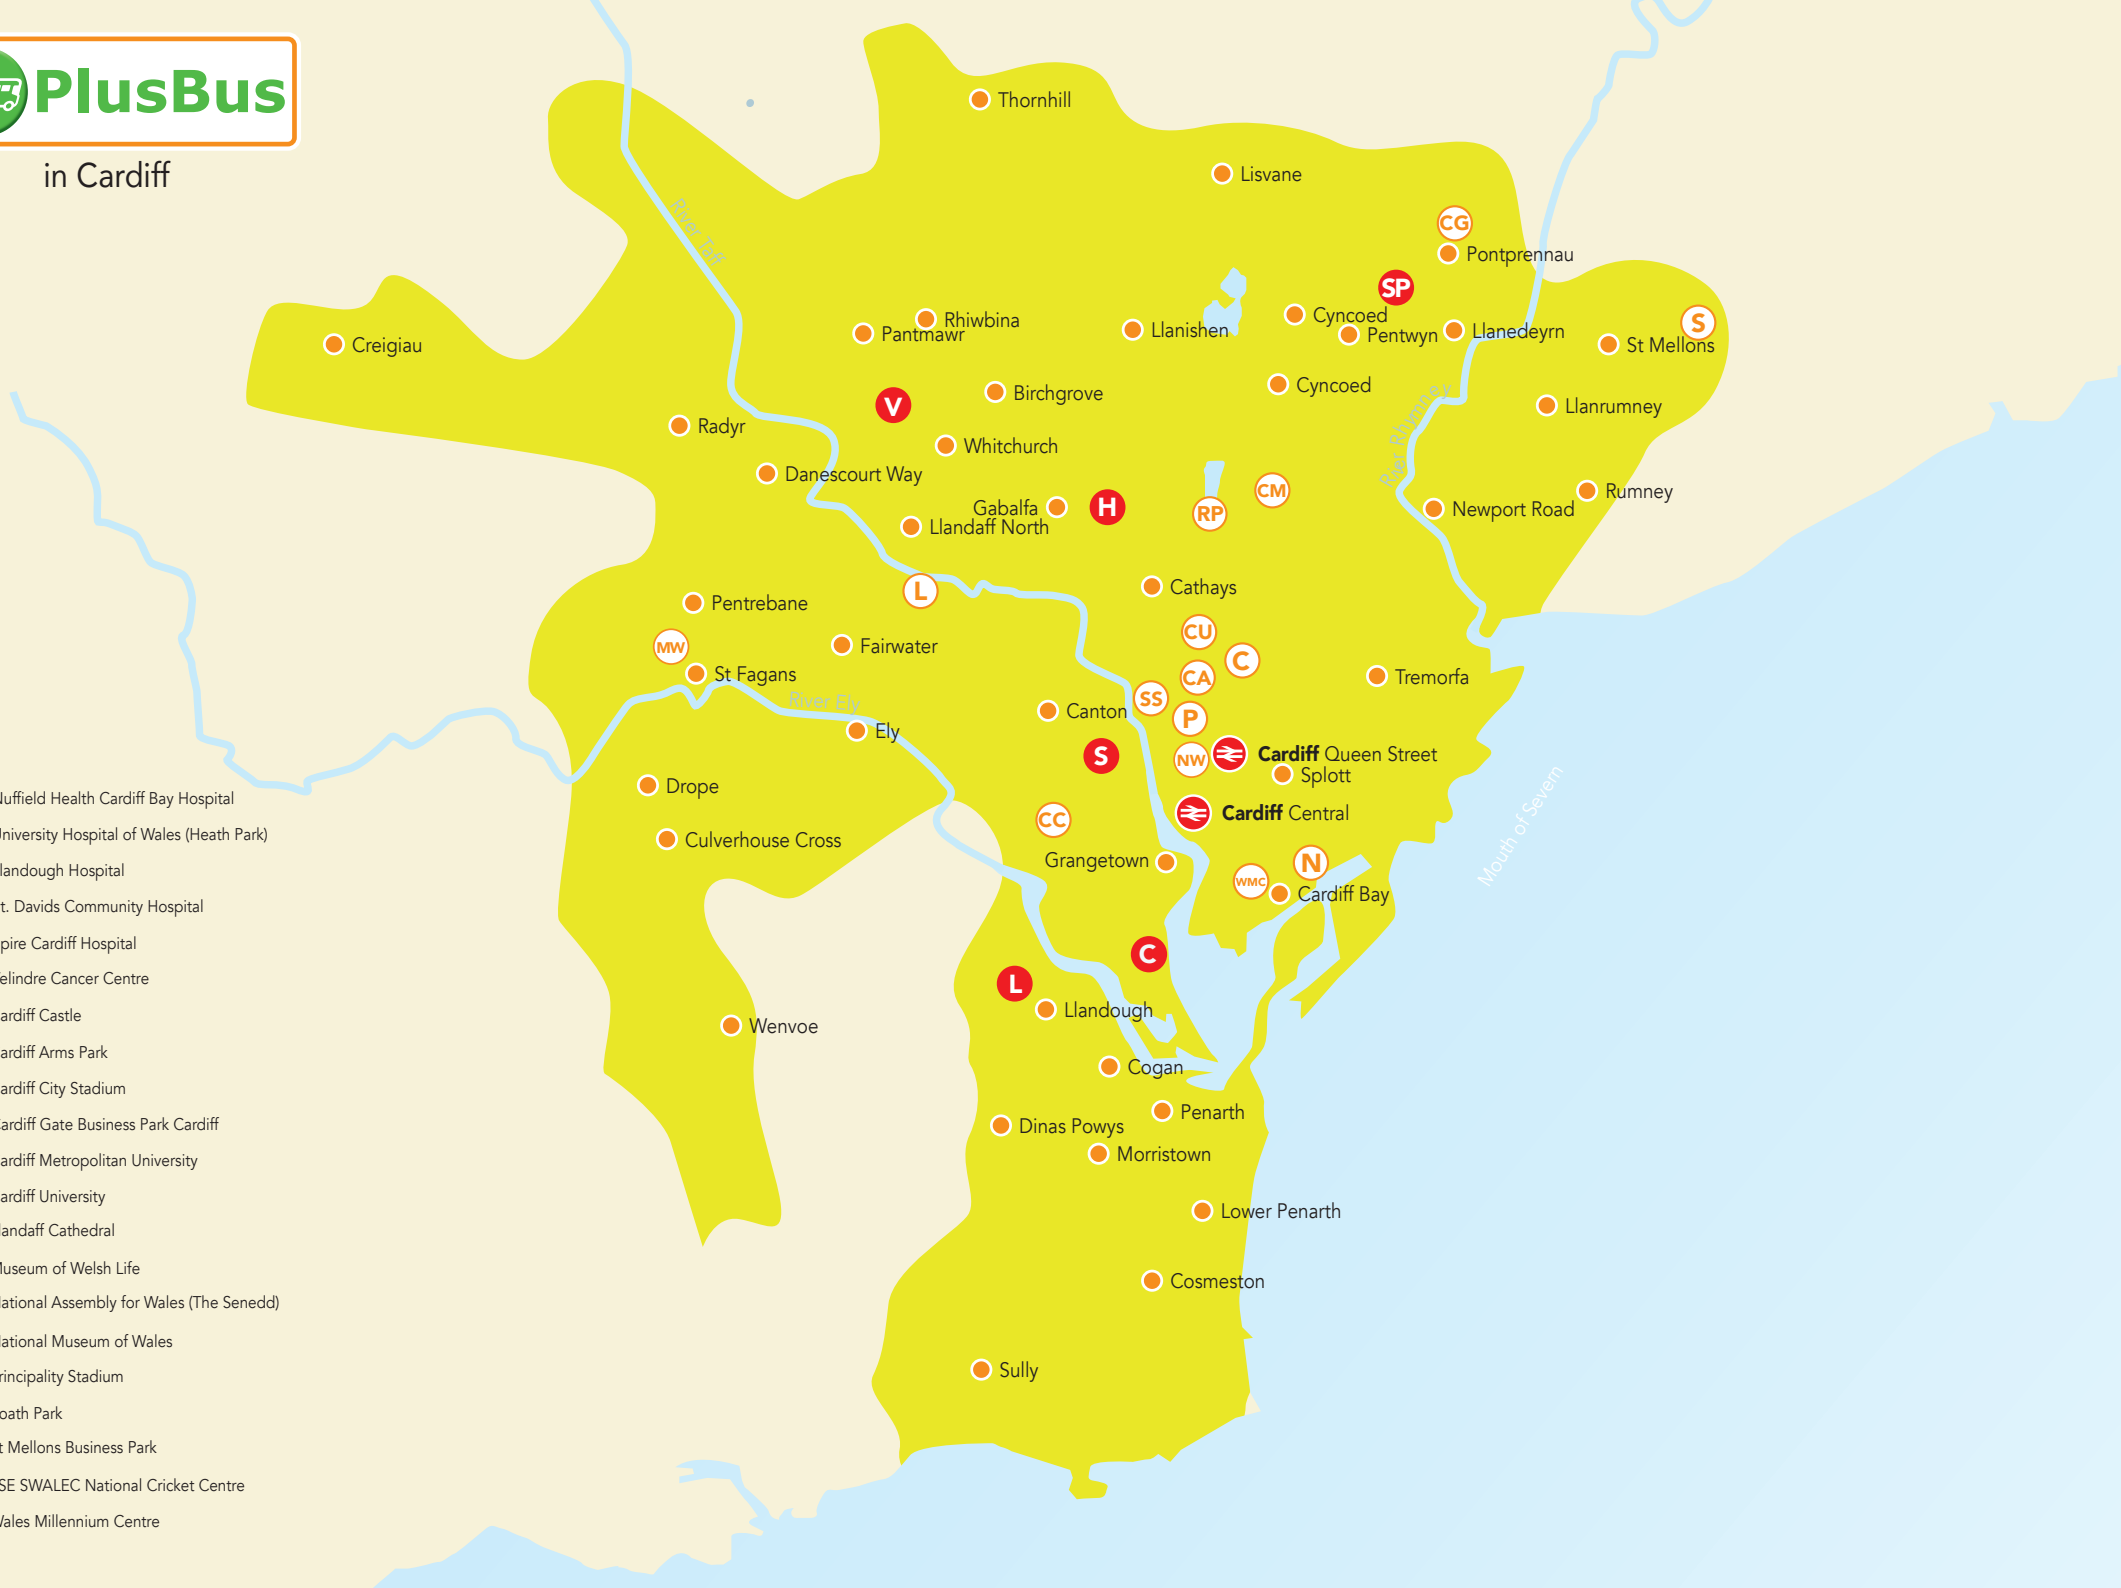

in Cardiff

KEY

- C** Nuffield Health Cardiff Bay Hospital
- H** University Hospital of Wales (Heath Park)
- L** Llandough Hospital
- S** St. Davids Community Hospital
- SP** Spire Cardiff Hospital
- V** Velindre Cancer Centre
- C** Cardiff Castle
- CA** Cardiff Arms Park
- CC** Cardiff City Stadium
- CG** Cardiff Gate Business Park Cardiff
- CM** Cardiff Metropolitan University
- CU** Cardiff University
- L** Llandaff Cathedral
- MW** Museum of Welsh Life
- N** National Assembly for Wales (The Senedd)
- NW** National Museum of Wales
- P** Principality Stadium
- RP** Roath Park
- S** St Mellons Business Park
- SS** SSE SWALEC National Cricket Centre
- WMC** Wales Millennium Centre