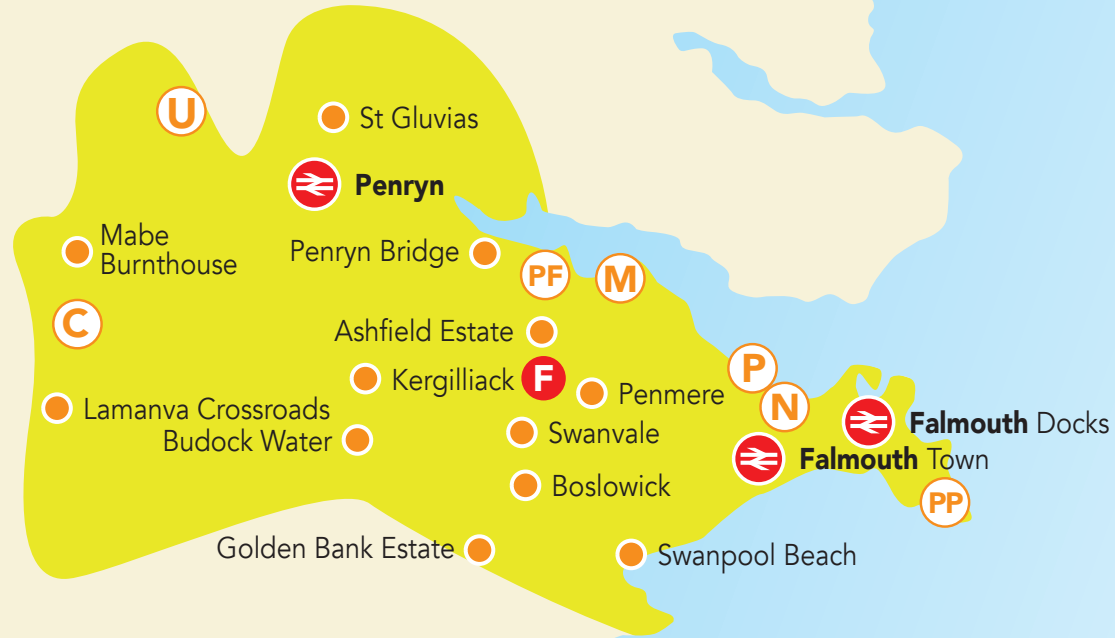

in Falmouth

Falmouth Bay

- F** Falmouth Hospital
- C** College Reservoir
- M** Marina
- N** National Maritime Museum Cornwall
- PF** Ponsharden 'Park & Float'
- PP** Pendennis Castle and Pendennis Point
- P** Prince of Wales Pier
- U** Falmouth University (Tremough Campus)