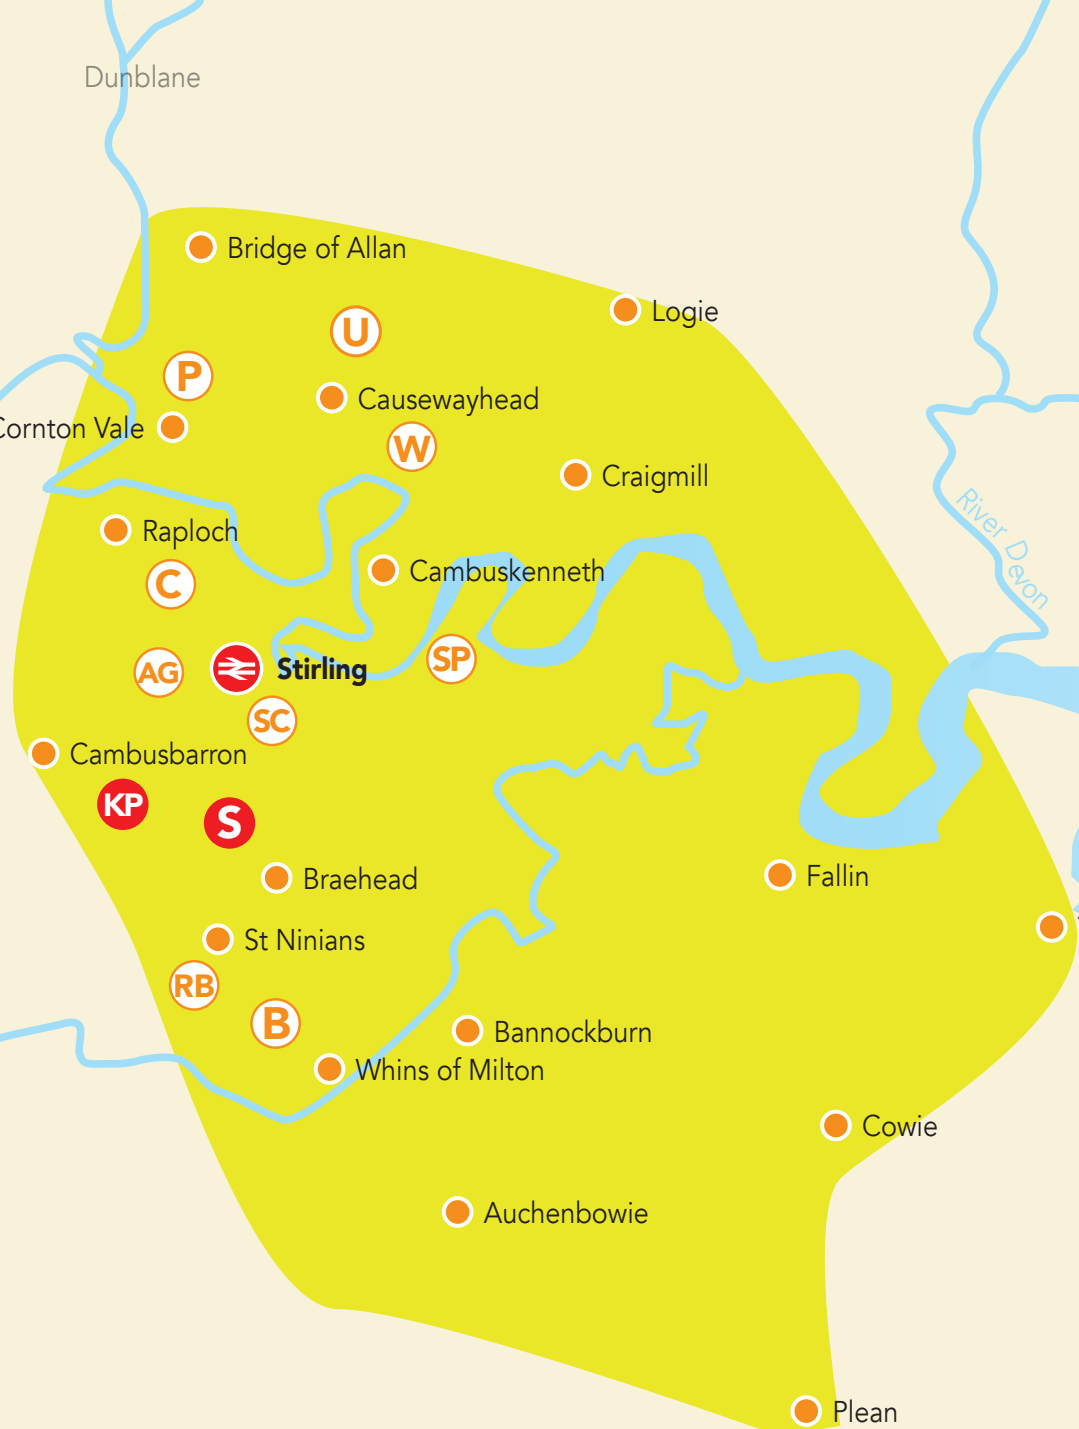

in Stirling

- KP** BMI Kings Park Hospital
- S** Stirling Community Infirmary
- AG** Stirling Smith Art Gallery & Museum
- B** Battle of Bannockburn Visitor Centre (National Trust of Scotland)
- C** Stirling Castle
- P** H.M. Prison (Cornton Vale)
- RB** Robert the Bruce Statue
- SC** The Thistles Shopping Centre
- SP** Springkerse Retail Park
- U** University of Stirling
- W** Wallace Monument

Dunblane

Bridge of Allan

Logie

Cornton Vale

U

Causewayhead

W

Craigmill

RB

B

Bannockburn

Whins of Milton

Cowie

Auchenbowie

H.M. Prison (Cornton Vale)

Robert the Bruce Statue

The Thistles Shopping Centre

Springkerse Retail Park

University of Stirling

Wallace Monument

Tullibody

River Devon

River Forth

Alloa